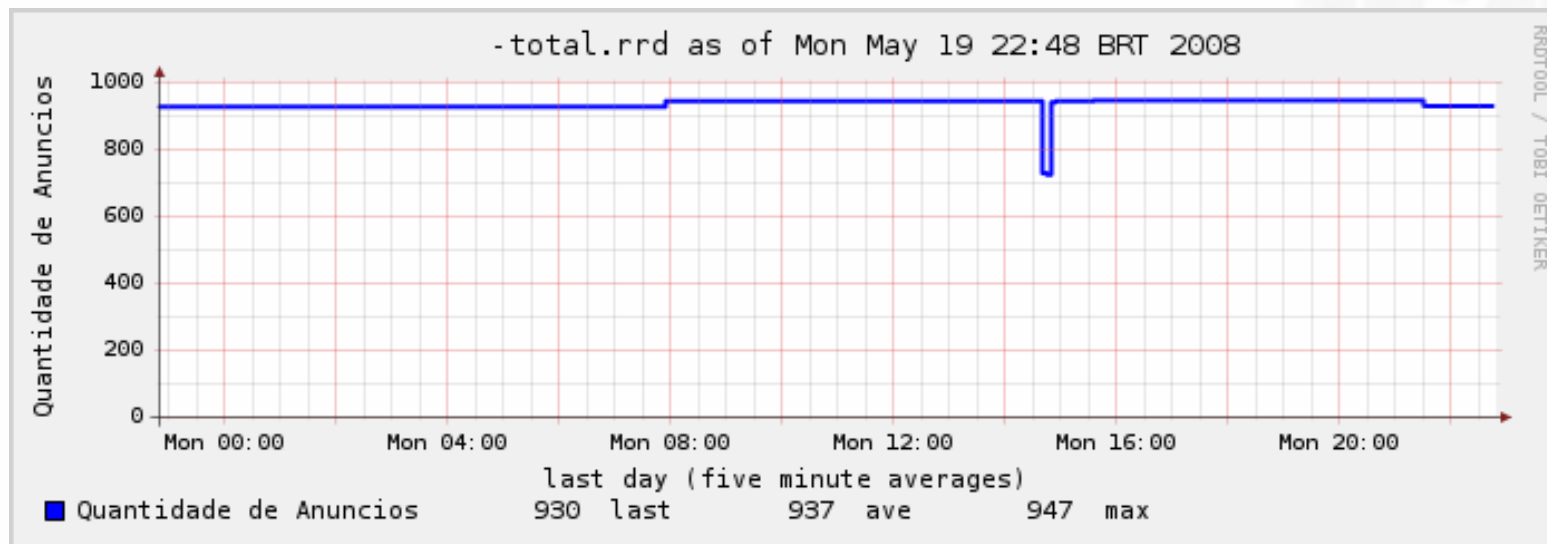

- bgpPrefixLenTable
 - bgpPrefixLenAttrEntry
 - bgpPrefixLen16
 - bgpPrefixLen20
 - bgpPrefixLen24
 - bgpPrefixLen32

MIB IXP

SNMP MIBs

MIB IXP

Prefix Length's Distribution

Prefixes /0 - /15
Prefixes /20 - /24

Prefixes /16 - /19
Prefixes /25 - /32

MIB IXP

illustrative data

MIB BGP4

- Total of routes announced in all IXP.

MIB IXP

- Growth of announces for a specific peer (ASN)

MIB IXP