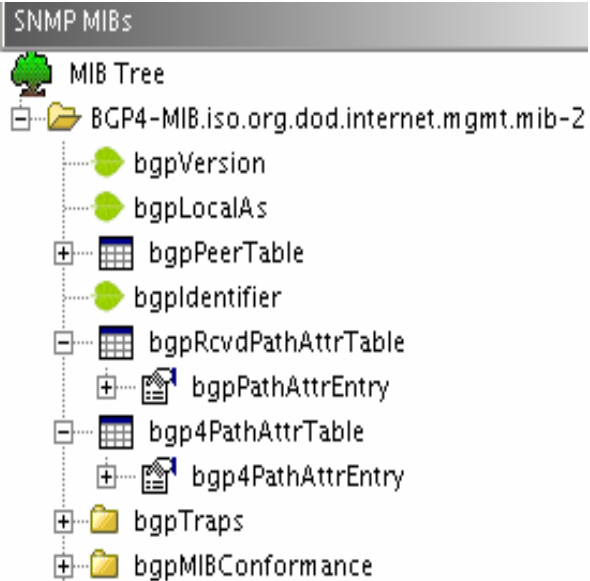

Introduction

- Network Management
 - SNMP (Simple Network Management Protocol)
 - MIB (Management Information Base)

Monitoring BGP Protocol

- BGP Protocol
 - MIB BGP4 (RFC 4273)
- Routers (Cisco, Foundry, Extreme ...)
- Softwares
 - Zebra
 - Quagga
 - OpenBGPD

MIB BGP4

- IXP Context
 - Gaps
 - Per Peer Information
 - Summarized Information
 - Total announced routes
 - **IPv6**
 - Other information (in sequence)
- Existing solutions are limited

Purpose

- Develop a new MIB specialized for monitoring BGP in IXP context
- MIB for Internet Exchange Points – MIB IXP
- Based in quagga snmp agent

MIB BGP4

MIB IXP

MIB IXP

SNMP MIBs

MIB Tree

- BGP4-MIB.iso.org.dod.internet.mgmt.mib-2
 - bgpVersion
 - bgpLocalAs
 - bgpPeerTable
 - bgpIdentifier
 - bgpRcvdPathAttrTable
 - bgpPathAttrEntry
 - bgp4PathAttrTable
 - bgp4PathAttrEntry
 - bgpTraps
 - bgpMIBConformance
 - bgpPrefixLenTable
 - bgpPrefixLenAttrEntry
 - bgp4AsTable
 - bgp4AsTableAttrEntry
 - bgpTotalPeersCon
 - bgpTotalRoutesv4
 - bgpTotalRoutesv6
 - bgpTotalRoutes
 - bgpTotalRecvRoutes

- bgpPrefixLenTable
 - bgpPrefixLenAttrEntry
 - bgpPrefixLen16
 - bgpPrefixLen20
 - bgpPrefixLen24
 - bgpPrefixLen32

MIB IXP

SNMP MIBs

MIB IXP

Prefix Length's Distribution

Prefixes /0 - /15
Prefixes /20 - /24