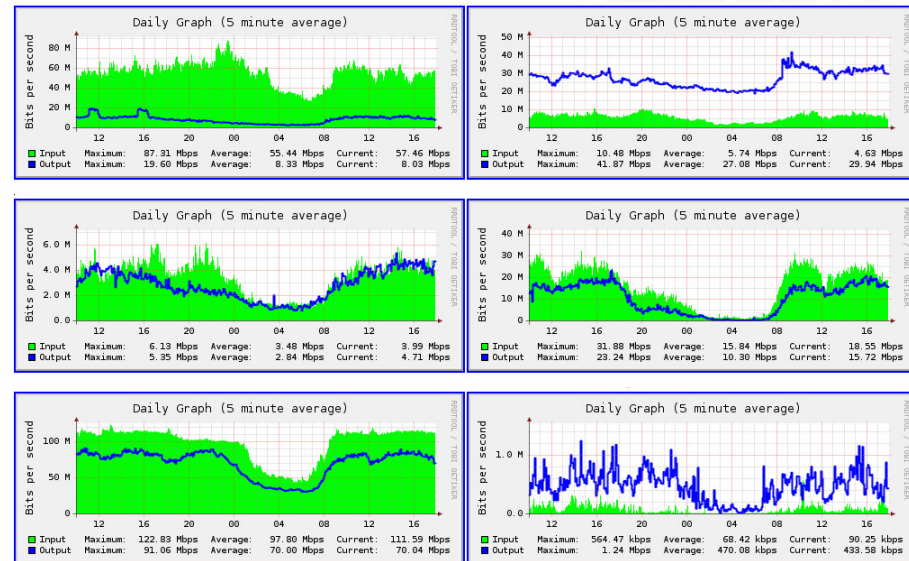

Introduction

- Network Management
  - SNMP (Simple Network Management Protocol)
    - MIB (Management Information Base)