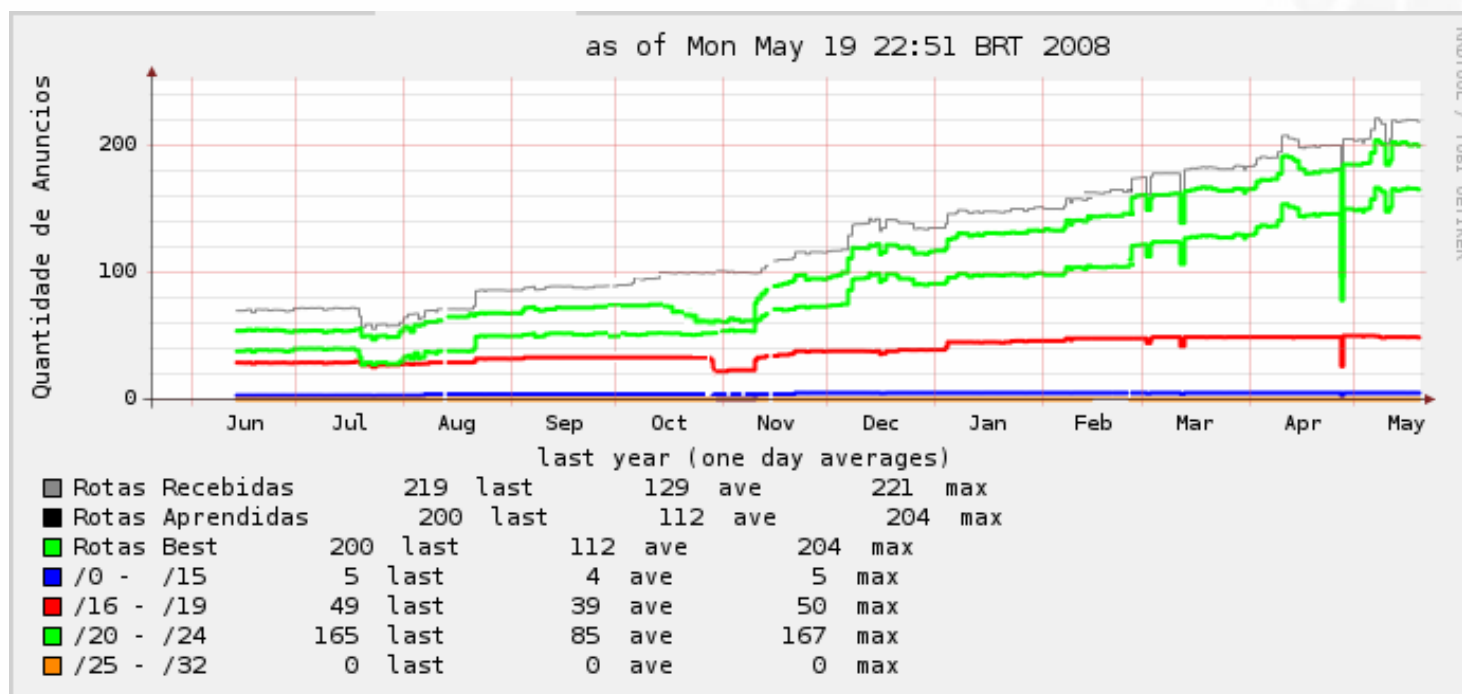

- bgpPrefixLenTable
 - bgpPrefixLenAttrEntry
 - bgpPrefixLen16
 - bgpPrefixLen20
 - bgpPrefixLen24
 - bgpPrefixLen32

MIB IXP

SNMP MIBs

MIB IXP

Prefix Length's Distribution

Prefixes /0 - /15
Prefixes /20 - /24

Prefixes /16 - /19
Prefixes /25 - /32

MIB IXP

illustrative data

MIB BGP4

- Total of routes announced in all IXP.

MIB IXP

- Growth of announces for a specific peer (ASN)

MIB IXP