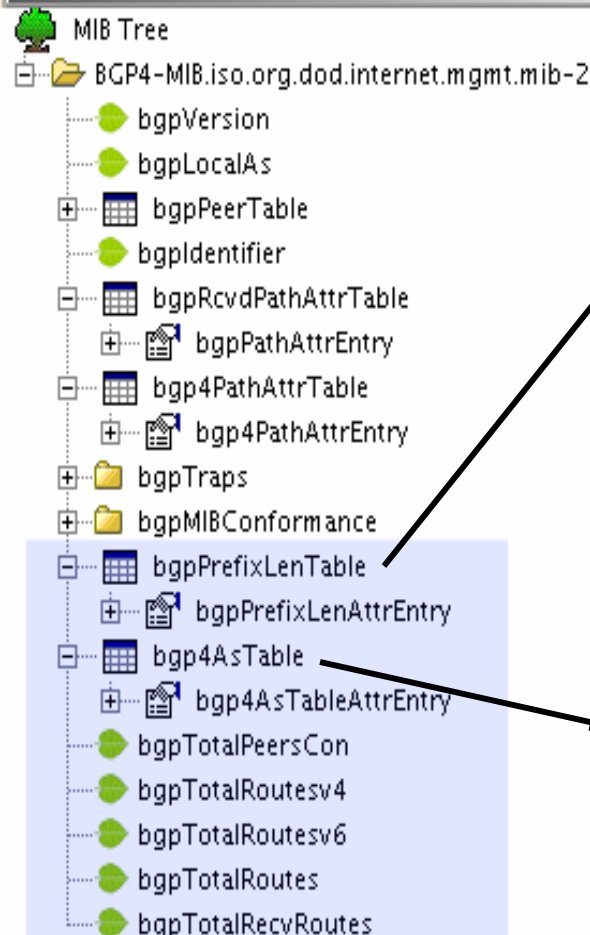

MIB BGP4

- IXP Context
 - Gaps
 - Per Peer Information
 - Summarized Information
 - Total announced routes
 - **IPv6**
 - Other information (in sequence)
- Existing solutions are limited

Purpose

- Develop a new MIB specialized for monitoring BGP in IXP context
- MIB for Internet Exchange Points – MIB IXP
- Based in quagga snmp agent

MIB BGP4

MIB IXP

MIB IXP

SNMP MIBs

MIB Tree

- BGP4-MIB.iso.org.dod.internet.mgmt.mib-2
 - bgpVersion
 - bgpLocalAs
 - bgpPeerTable
 - bgpIdentifier
 - bgpRcvdPathAttrTable
 - bgpPathAttrEntry
 - bgp4PathAttrTable
 - bgp4PathAttrEntry
 - bgpTraps
 - bgpMIBConformance
 - bgpPrefixLenTable
 - bgpPrefixLenAttrEntry
 - bgp4AsTable
 - bgp4AsTableAttrEntry
 - bgpTotalPeersCon
 - bgpTotalRoutesv4
 - bgpTotalRoutesv6
 - bgpTotalRoutes
 - bgpTotalRecvRoutes

- bgpPrefixLenTable
 - bgpPrefixLenAttrEntry
 - bgpPrefixLen16
 - bgpPrefixLen20
 - bgpPrefixLen24
 - bgpPrefixLen32

MIB IXP

SNMP MIBs

MIB IXP

Prefix Length's Distribution

Prefixes /0 - /15
Prefixes /20 - /24