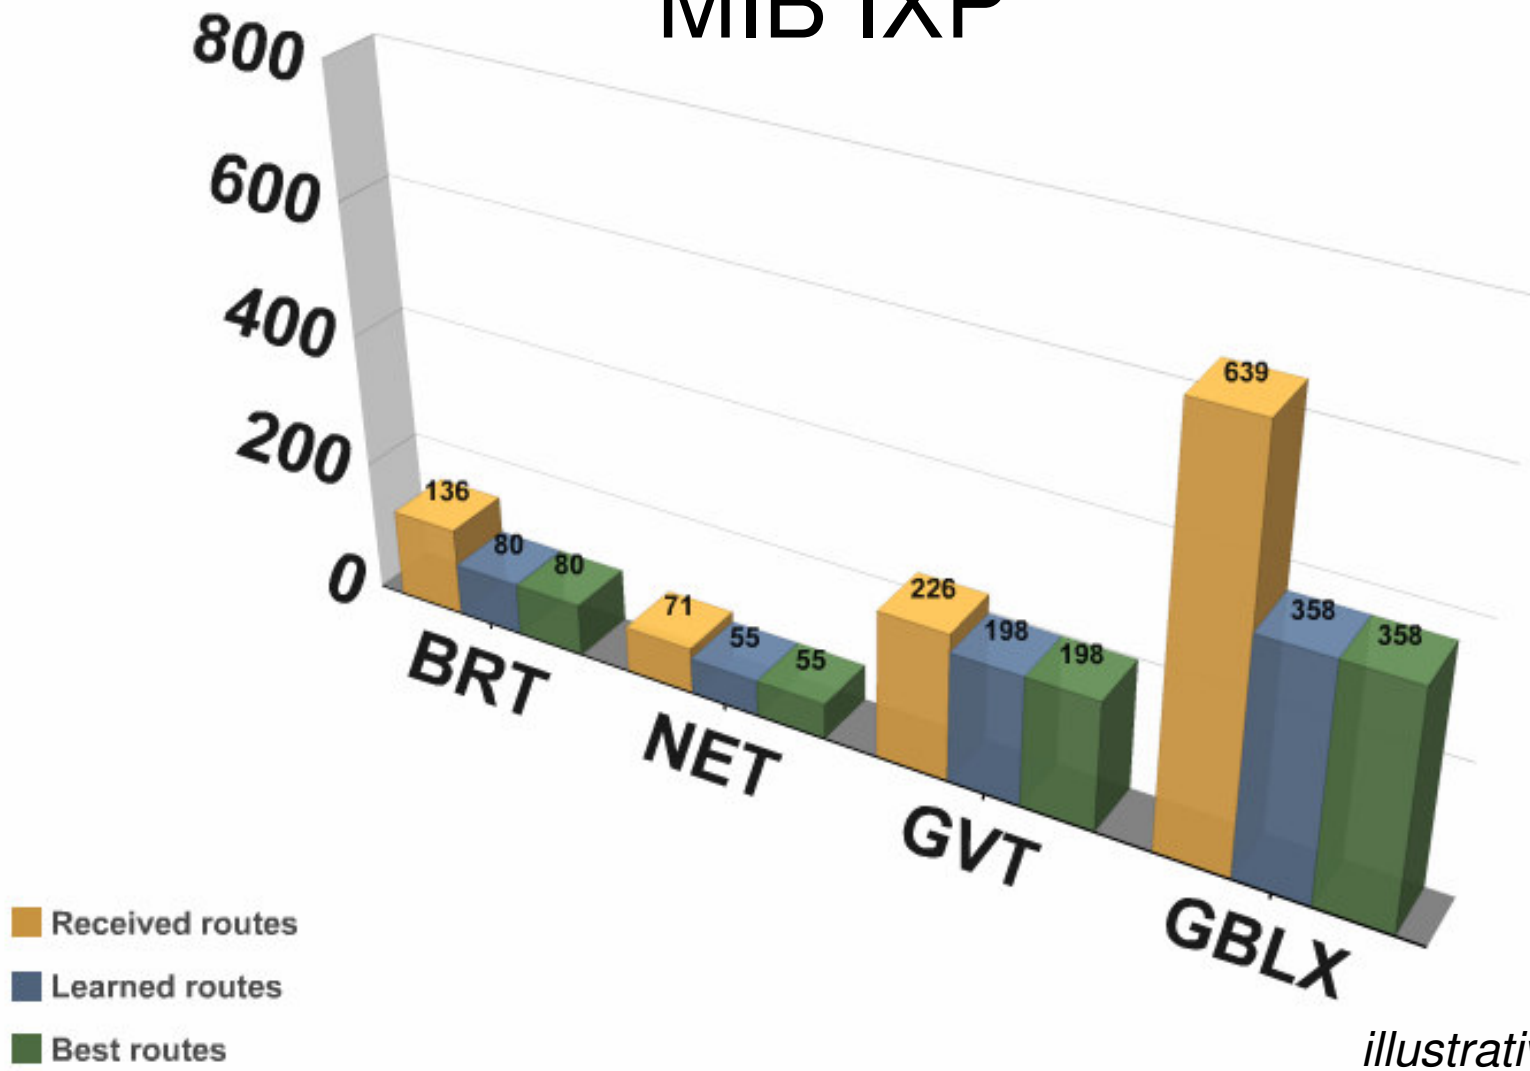

MIB BGP4

- IXP Context
 - Gaps
 - Per Peer Information
 - Summarized Information
 - Total announced routes
 - **IPv6**
 - Other information (in sequence)
- Existing solutions are limited

Purpose

- Develop a new MIB specialized for monitoring BGP in IXP context
- MIB for Internet Exchange Points – MIB IXP
- Based in quagga snmp agent

MIB BGP4

MIB IXP

MIB IXP

SNMP MIBs

MIB Tree

- BGP4-MIB.iso.org.dod.internet.mgmt.mib-2
 - bgpVersion
 - bgpLocalAs
 - bgpPeerTable
 - bgpIdentifier
 - bgpRcvdPathAttrTable
 - bgpPathAttrEntry
 - bgp4PathAttrTable
 - bgp4PathAttrEntry
 - bgpTraps
 - bgpMIBConformance
 - bgpPrefixLenTable
 - bgpPrefixLenAttrEntry
 - bgp4AsTable
 - bgp4AsTableAttrEntry
 - bgpTotalPeersCon
 - bgpTotalRoutesv4
 - bgpTotalRoutesv6
 - bgpTotalRoutes
 - bgpTotalRecvRoutes

- bgpPrefixLenTable
 - bgpPrefixLenAttrEntry
 - bgpPrefixLen16
 - bgpPrefixLen20
 - bgpPrefixLen24
 - bgpPrefixLen32

MIB IXP

SNMP MIBs

MIB IXP

Prefix Length's Distribution

Prefixes /0 - /15
Prefixes /20 - /24

Prefixes /16 - /19
Prefixes /25 - /32

MIB IXP

illustrative data

MIB BGP4

- Total of routes announced in all IXP.

MIB IXP

- Growth of announces for a specific peer (ASN)

MIB IXP