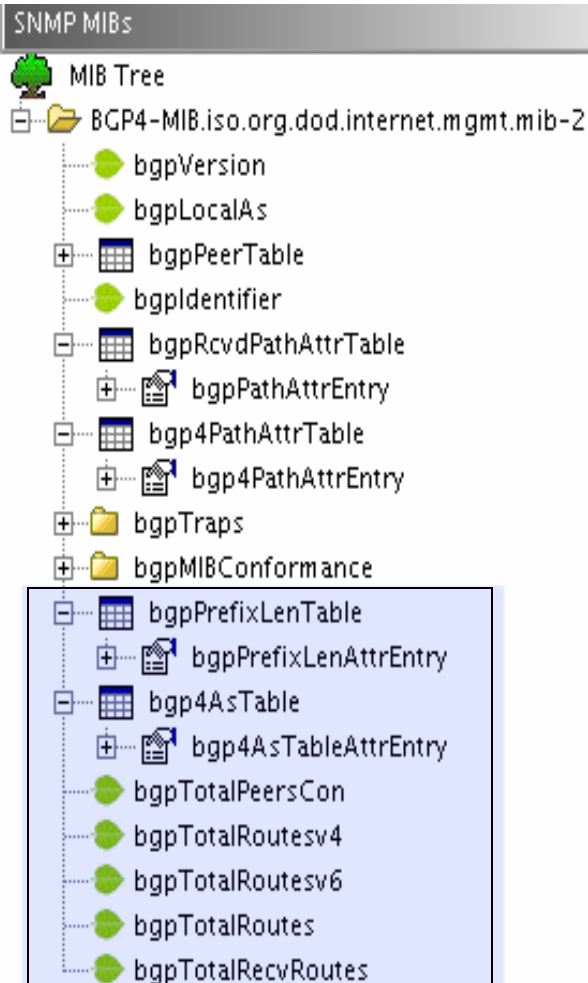

Introduction

- Network Management
 - SNMP (Simple Network Management Protocol)
 - MIB (Management Information Base)

Monitoring BGP Protocol

- BGP Protocol
 - MIB BGP4 (RFC 4273)
- Routers (Cisco, Foundry, Extreme ...)
- Softwares
 - Zebra
 - Quagga
 - OpenBGPD

MIB BGP4

- IXP Context
 - Gaps
 - Per Peer Information
 - Summarized Information
 - Total announced routes
 - **IPv6**
 - Other information (in sequence)
- Existing solutions are limited

Purpose

- Develop a new MIB specialized for monitoring BGP in IXP context
- MIB for Internet Exchange Points – MIB IXP
- Based in quagga snmp agent

MIB BGP4

MIB IXP

MIB IXP

SNMP MIBs

MIB Tree

- BGP4-MIB.iso.org.dod.internet.mgmt.mib-2
 - bgpVersion
 - bgpLocalAs
 - bgpPeerTable
 - bgpIdentifier
 - bgpRcvdPathAttrTable
 - bgpPathAttrEntry
 - bgp4PathAttrTable
 - bgp4PathAttrEntry
 - bgpTraps
 - bgpMIBConformance
 - bgpPrefixLenTable
 - bgpPrefixLenAttrEntry
 - bgp4AsTable
 - bgp4AsTableAttrEntry
 - bgpTotalPeersCon
 - bgpTotalRoutesv4
 - bgpTotalRoutesv6
 - bgpTotalRoutes
 - bgpTotalRecvRoutes

- bgpPrefixLenTable
 - bgpPrefixLenAttrEntry
 - bgpPrefixLen16
 - bgpPrefixLen20
 - bgpPrefixLen24
 - bgpPrefixLen32

MIB IXP

SNMP MIBs

MIB IXP

Prefix Length's Distribution

Prefixes /0 - /15
Prefixes /20 - /24