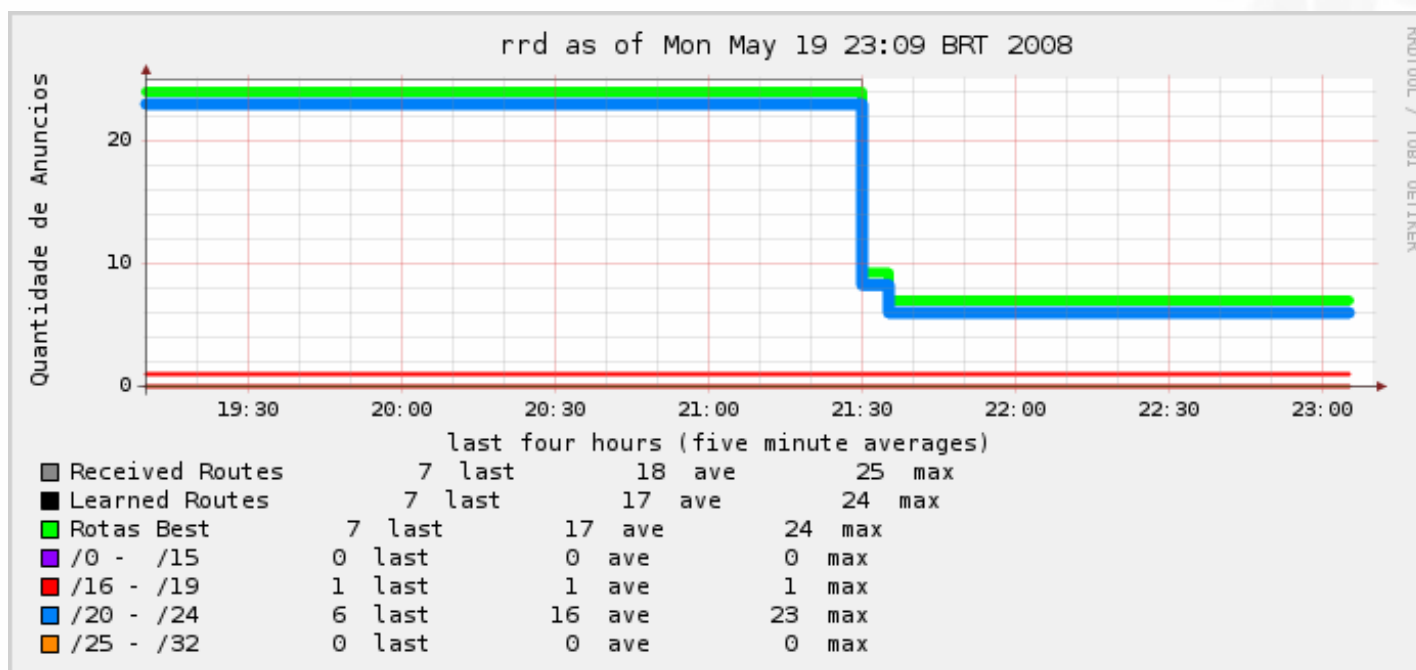

MIB IXP

- Blue: /20 - /24 announces
- Green: Best Routes