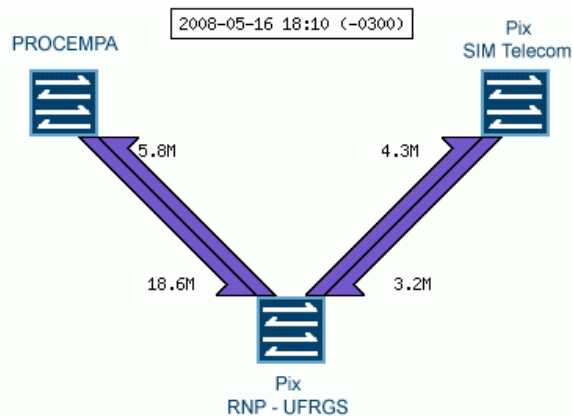

Introduction

- Network Management
  - SNMP (Simple Network Management Protocol)
    - MIB (Management Information Base)